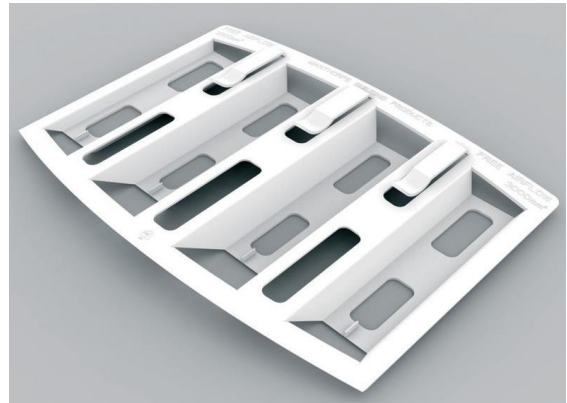

## **LOFT VENTILATION**

### **(ManThorpe Felt Vents)**

ManThorpe Felt Lap Vents are a refurbished product designed to increase the amount of ventilation entering the existing roof space.

This product is usually fitted retrospectively to properties with additional loft insulation; however, these Felt Lap Vents will help to combat the problem of condensation built up in any roof space with a lapped felt/membrane construction.

Each felt lap vent creates an air gap delivering up to 3000mm<sup>2</sup>/m of ventilation air flow. These specific vents are made from an injected molded polypropylene which are a super lightweight solution that is 100% recyclable.